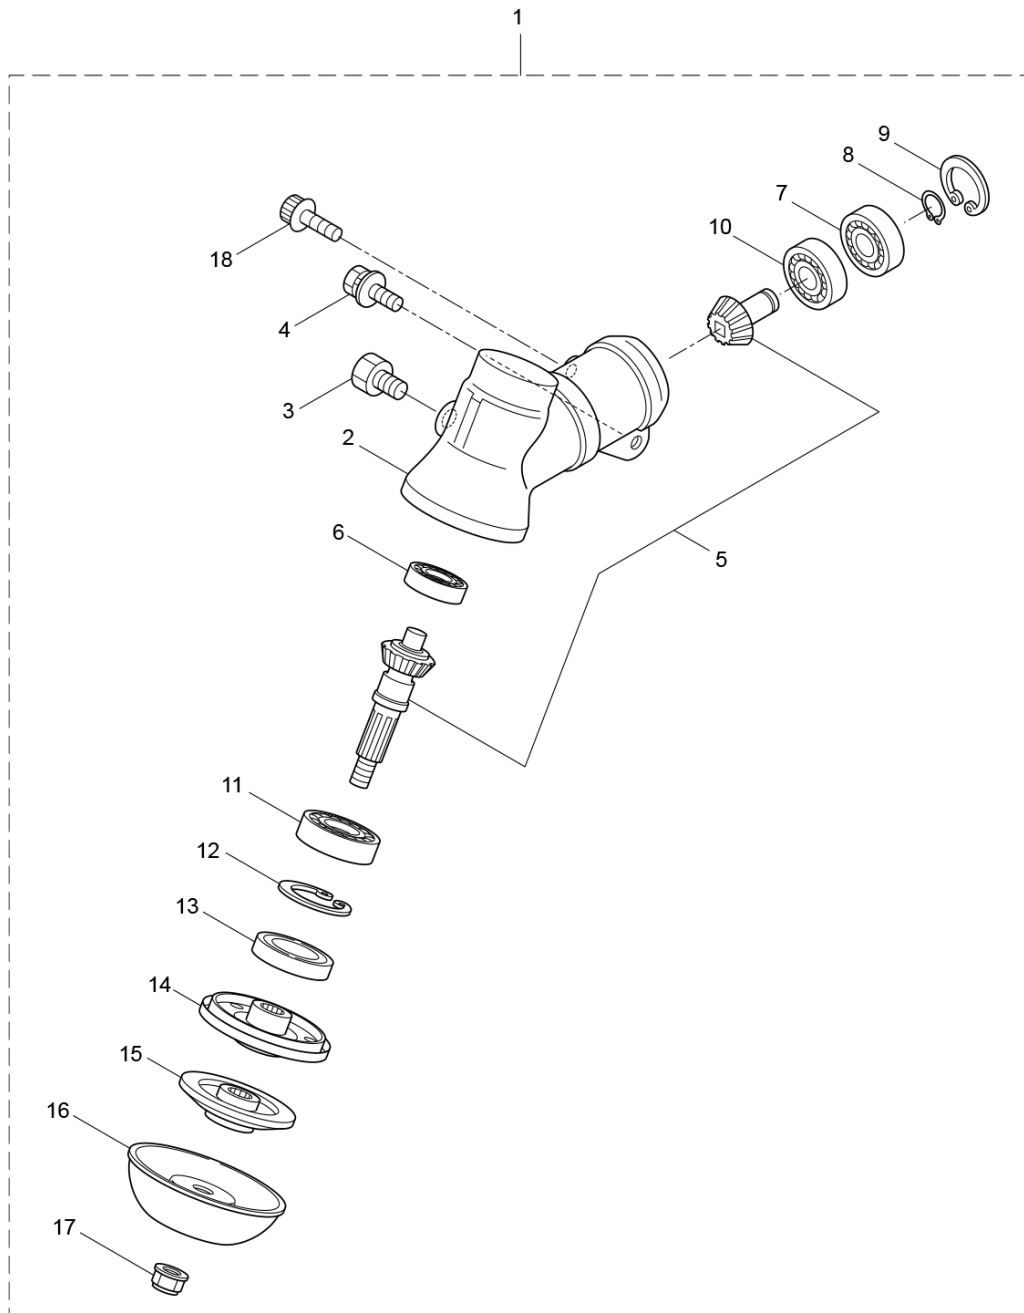

2. GK4500S
GEARCASE

Status	Position	Parts Number	Parts Name	Unit Quantity	Lot Order Quantity	Remarks	Currency	Maker code
	1	234837	GEAR CASE ASSY	1		Incl.2-18	JPY	
	2	232850	GERA CASE	1			JPY	
	3	234109	BOLT	1	5	M8x8	JPY	
	4	217134	BOLT	1		M6x30	JPY	
	5	234349	GEAR SET	1			JPY	
	6	014490	BEARING 6000	1		#6000	JPY	
	7	106933	BEARING 6000Z	1		#6000Z	JPY	
	8	014210	SNAP RING	1	5	#10	JPY	
	9	054676	RING SNAP	1	5	#26	JPY	
	10	014490	BEARING 6000	1		#6000	JPY	
	11	012544	BEARING	1		#6202	JPY	
	12	012380	SNAP RING	1		#35	JPY	
	13	232049	OIL SEAL	1		D21355	JPY	
	14	232322	BRACKET A	1			JPY	
	15	232052	BRACKET B	1			JPY	
	16	230849	NUT COVER	1			JPY	
	17	232920	NUT	1		M10x1.25	JPY	
	18	217135	BOLT	1		M6x10	JPY