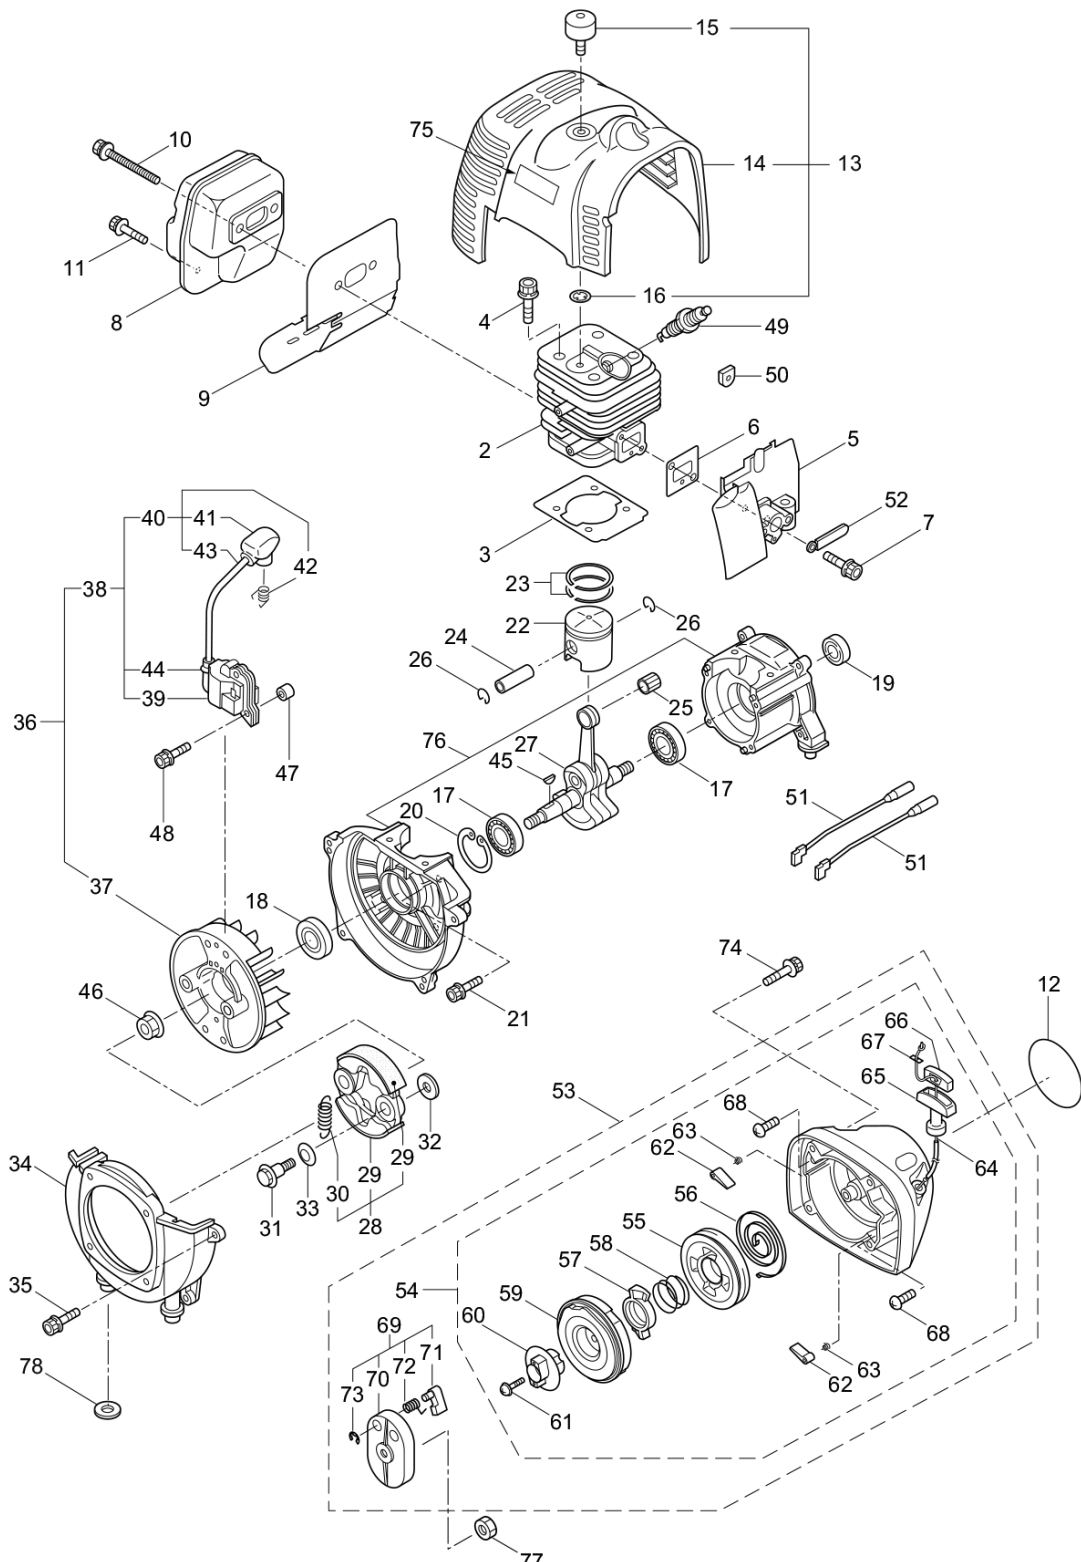

3. GK4500S ENGINE

Status	Position	Parts Number	Parts Name	Unit Quantity	Lot Order Quantity	Remarks	Currency	Maker code
	1	859409	NE420/42(GK4500S)	1		NE420/42	JPY	
	2	282257	CYLINDER	1		New gasket required	JPY	
	3	282259	GASKET	1	5		JPY	
	4	261612	CAP SCREW	4		M5x30	JPY	
	5	282261	INSULATOR	1		New gasket required	JPY	
	6	282262	GASKET	1			JPY	
	7	267290	CAP SCREW	2	5	M5x20	JPY	
	8	282264	MUFFLER	1			JPY	
	9	282271	GASKET	1			JPY	
	10	266713	CAP SCREW	2		M5x60	JPY	
	11	283315	CAP SCREW	1		M5x12W-12	JPY	
	12	273285	LABEL	1			JPY	
	13	286390	TOP COVER ASSY	1		Incl.14-16	JPY	
	14	282274	TOP COVER	1			JPY	
	15	285843	KNOB BOLT	1			JPY	
	16	286362	WASHER	1	5	M6	JPY	
	17	262658	BEARING 6202 C3	2		#6202C3	JPY	
	18	262660	OIL SEAL	1		TC15357	JPY	
	19	262565	OIL SEAL	1		ISCD15257	JPY	
	20	012380	SNAP RING	1		#35	JPY	
	21	261612	CAP SCREW	4		M5x30	JPY	
	22	281299	PISTON	1			JPY	
	23	262476	PISTON RING	2		(2)Required	JPY	
	24	262749	PISTON PIN	1			JPY	
	25	262659	NEEDLEBEARING KTV111414EGX01B2	1		KTV111414EG01B2	JPY	
	26	262479	CLIP PISTON	2			JPY	
	27	283038	SHAFT COMPLETE	1			JPY	
	28	282743	CLUTCH ASSY	1		Incl.29,30	JPY	
	29	282624	CLUTCHSHOE	2		(2)required	JPY	
	30	263617	SPIRAL SPRING	1		2.3-44.8L	JPY	
	31	282321	CLUTCH BOLT	2		M8x1.25	JPY	
	32	262683	WASHER	2	5	8x22xt1.2	JPY	
	33	262682	WAVE WASHER	2	5		JPY	
	34	282285	FAN COVER	1			JPY	
	35	261250	CAP SCREW	4	5	M5x20	JPY	
	36	282287	ROTOR ASSY	1		Incl.37-44	JPY	
	37	282288	ROTOR	1			JPY	
	38	282289	IGNITION COIL ASSY	1		Incl.39-44	JPY	
	39	267572	COIL	1			JPY	
	40	282290	CORD ASSY	1		Incl.41-43	JPY	
	41	282292	PLUG CAP	1			JPY	
	42	261075	CONNECTOR	1			JPY	
	43	282291	CORD	1			JPY