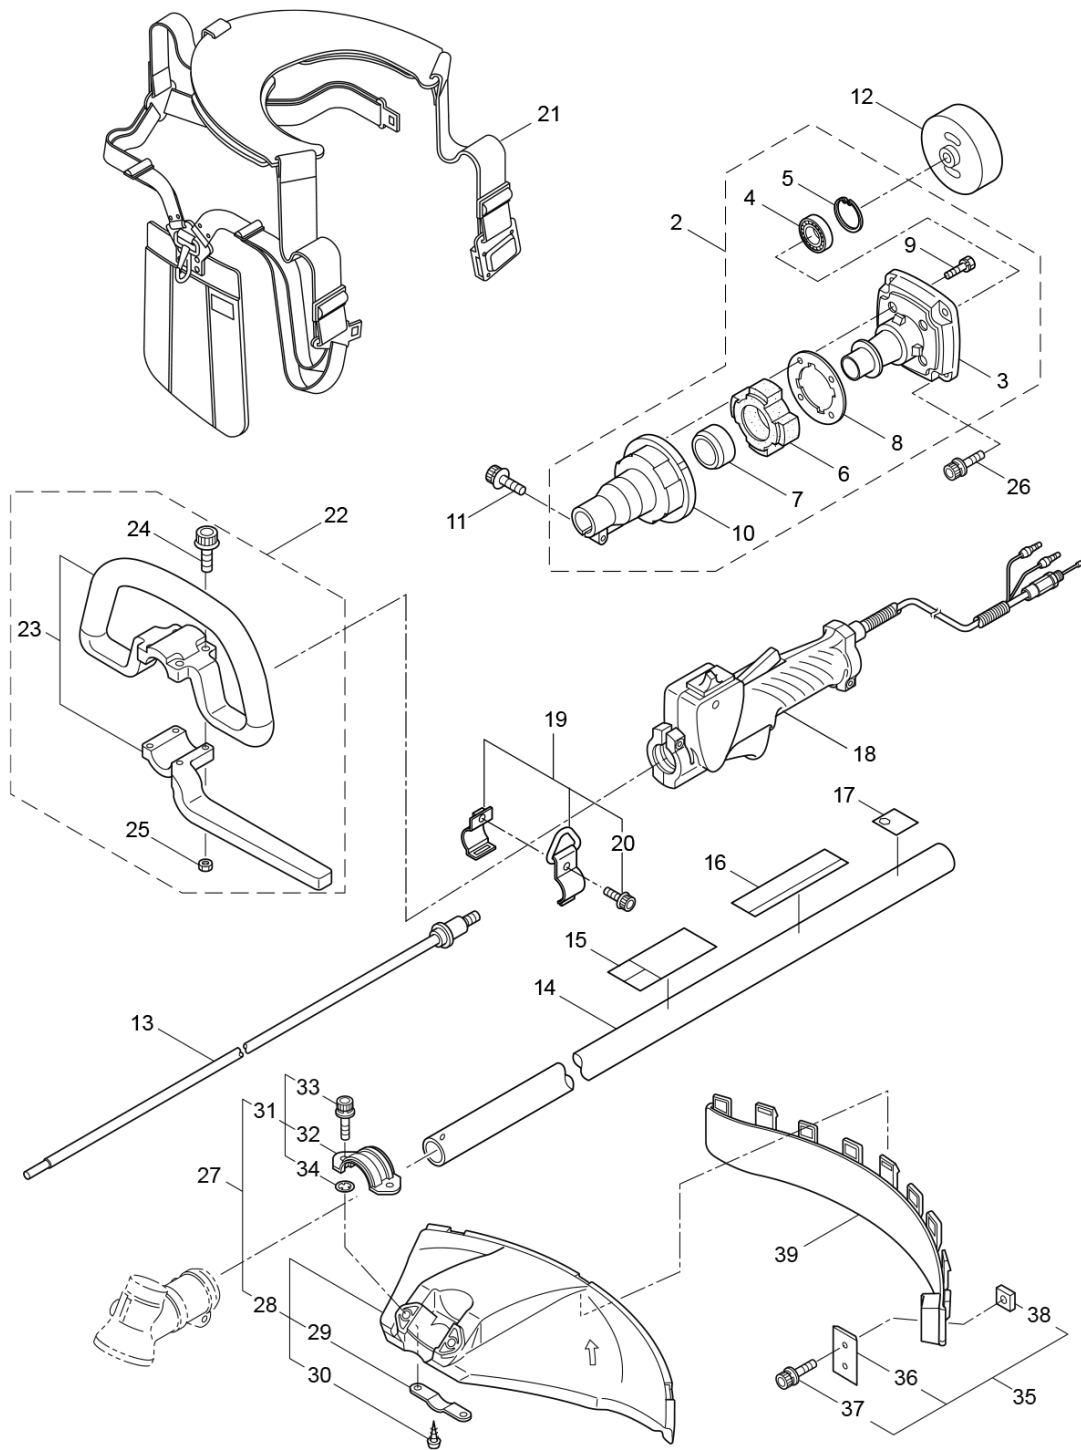

PARTS LIST

GK4500S

CONTENTS

1. MAIN BODY	1 ~ 2
2. GEARCASE.....	3 ~ 4
3. ENGINE	5 ~ 8
4. CARBURETOR, FUEL TANK	9 ~ 12
5. ACCESSORIES	13 ~ 14

2017. 10.

MARUYAMA

P/N 523700-3

1. GK4500S
MAIN BODY

Status	Position	Parts Number	Parts Name	Unit Quantity	Lot Order Quantity	Remarks	Currency	Maker code
	1	364311	GK4500S(GARMEC)	1				
	2	222543	CLUTCH CASE ASSY	1		Incl.3-10	JPY	
	3	222544	HOUSING	1			JPY	
	4	012649	BEARING 6201ZZ	1		#6201ZZ	JPY	
	5	016732	SNAP RING	1	5	#32	JPY	
	6	217045	BUFFER	1			JPY	
	7	217046	BUFFER	1			JPY	
	8	217047	WASHER	1			JPY	
	9	092033	SCREW	4	10	M5x15	JPY	
	10	222370	ADAPTOR	1			JPY	
	11	217134	BOLT	1		M6x30	JPY	
	12	222546	CLUTCH DRUM ASSY	1			JPY	
	13	222522	DRIVE SHAFT ASSY	1			JPY	
	14	224129	DRIVESHAFT TUBE	1			JPY	
	15	223188	CAUTION MARK	1			JPY	
	16	235709	NAME PLATE	1		GK4500S	JPY	
	17	228207	LABEL	1			JPY	
	18	231143	THROTTLE TRIGGER	1			JPY	
	19	231883	HANGING BRACKET ASSY	1		Incl.20	JPY	
	20	261762	SCREW	1		M5x14	JPY	
	21	232001	HANGING STRAP ASSY	1			JPY	
	22	232131	LOOP HANDLE ASSY	1		Incl.23-25	JPY	
	23	222520	LOOP HANDLE	1			JPY	
	24	215608	CAP SCREW	4	5	M5x30x16	JPY	
	25	081027	NUT	4	5	M5	JPY	
	26	219113	CAP SCREW	4		M6x20	JPY	
	27	235713	SAFETY COVER ASSY	1		Incl.28-34	JPY	
	28	232012	SAFETY COVER ASSY	1		Incl.29,30	JPY	
	29	237364	THREADED BRACKET	1			JPY	
	30	221580	SCREW	1	10	4x8	JPY	
	31	232093	BRACKET	1		Incl.32-34	JPY	
	32	223179	BRACKET	1			JPY	
	33	220632	CAP SCREW	2		M6x30	JPY	
	34	231704	WASHER	2		6x13xt1.0	JPY	
	35	231882	CUTTER ASSY	1		Incl.36-38	JPY	
	36	230747	CORD CUTTER	1			JPY	
	37	261250	CAP SCREW	1	5	M5x20	JPY	
	38	228325	SQUARE NUT	1			JPY	
	39	231033	COVER EXTENTION	1			JPY	