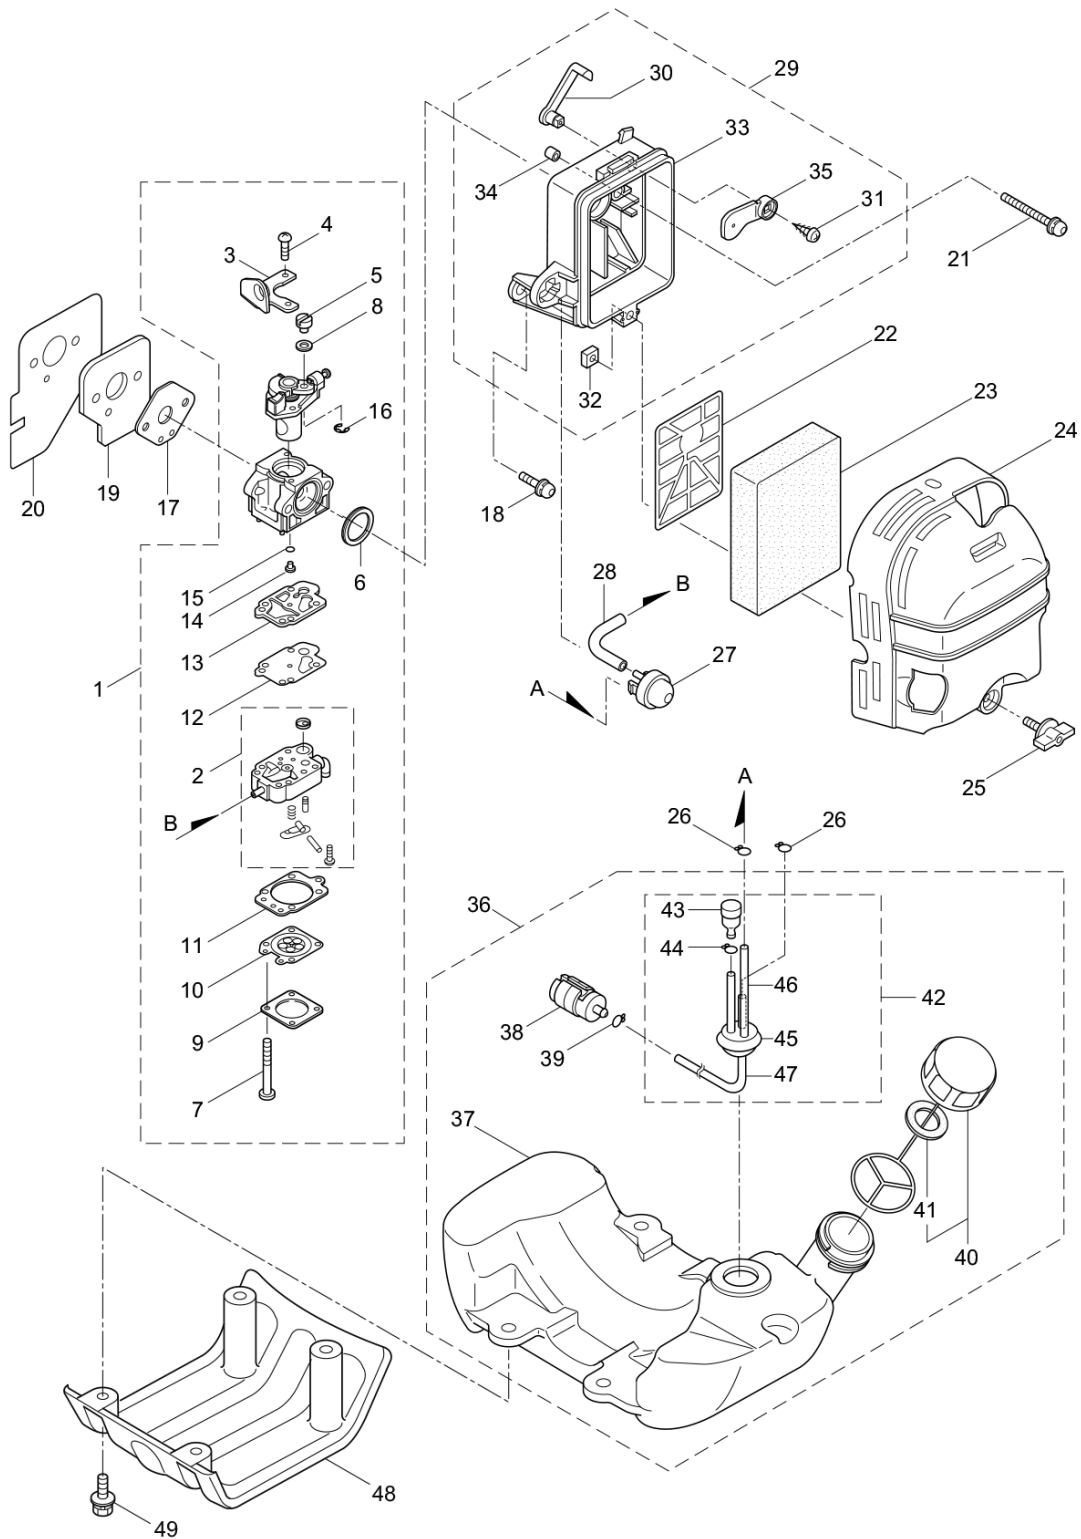

4. GK4500S
CARBURETOR, FUEL TANK

Status	Position	Parts Number	Parts Name	Unit Quantity	Lot Order Quantity	Remarks	Currency	Maker code
×	1	284109	CARBURETOR ASSY	1		Incl.2-16 New gasket required	JPY	
	2	283124	CARBURETOR BODY	1			JPY	
	3	264677	BRACKET	1			JPY	
	4	261875	SCREW	2			JPY	
	5	261658	SWIVEL	1			JPY	
	6	261657	PACKING	1			JPY	
	7	263737	SCREW	4			JPY	
	8	264678	WASHER	1	5		JPY	
	9	263726	COVER PLATE	1			JPY	
	10	283905	DIAPHRAGM METERRING	1			JPY	
	11	263727	GASKET	1			JPY	
	12	262994	DIAPHRAGM	1			JPY	
	13	282576	GASKET	1			JPY	
	14	283125	JET	1			JPY	
	15	261871	O-RING	1			JPY	
	16	261876	RING	1			JPY	
	17	282301	GASKET	1			JPY	
	18	264807	CAP SCREW	1	5	M5x16	JPY	
	19	283086	DIVIDER	1			JPY	
	20	283087	GASKET	1			JPY	
	21	262720	CAP SCREW	2	5	M5x55	JPY	
	22	282481	PLATE	1			JPY	
	23	282306	ELEMENT	1			JPY	
	24	285163	CLEANER COVER	1			JPY	
	25	281438	KNOB	1			JPY	
	26	261117	CLIP	2			JPY	
	27	282299	PRIMER	1			JPY	
	28	282512	PIPE	1			JPY	
	29	282302	HOUSING ASSY	1		Incl.30-35	JPY	
	30	282305	LEVER	1			JPY	
	31	269032	SCREW	1	5		JPY	
	32	269423	NUT	1	5		JPY	
	33	282303	HOUSING BODY	1			JPY	
	34	282484	SLEEVE	3			JPY	
	35	282304	MACHINED DISC	1			JPY	
	36	282309	TANK ASSY	1		Incl.37-47	JPY	
	37	282310	FUEL TANK	1			JPY	
△	38	267328	FUEL FILTER ASSY	1			JPY	
	39	261117	CLIP	1			JPY	
	40	275306	FUEL TANK CAP ASSY	1		Incl.41	JPY	
	41	274875	PACKING	1			JPY	
	42	282312	PIPE ASSY	1		Incl.43-47	JPY